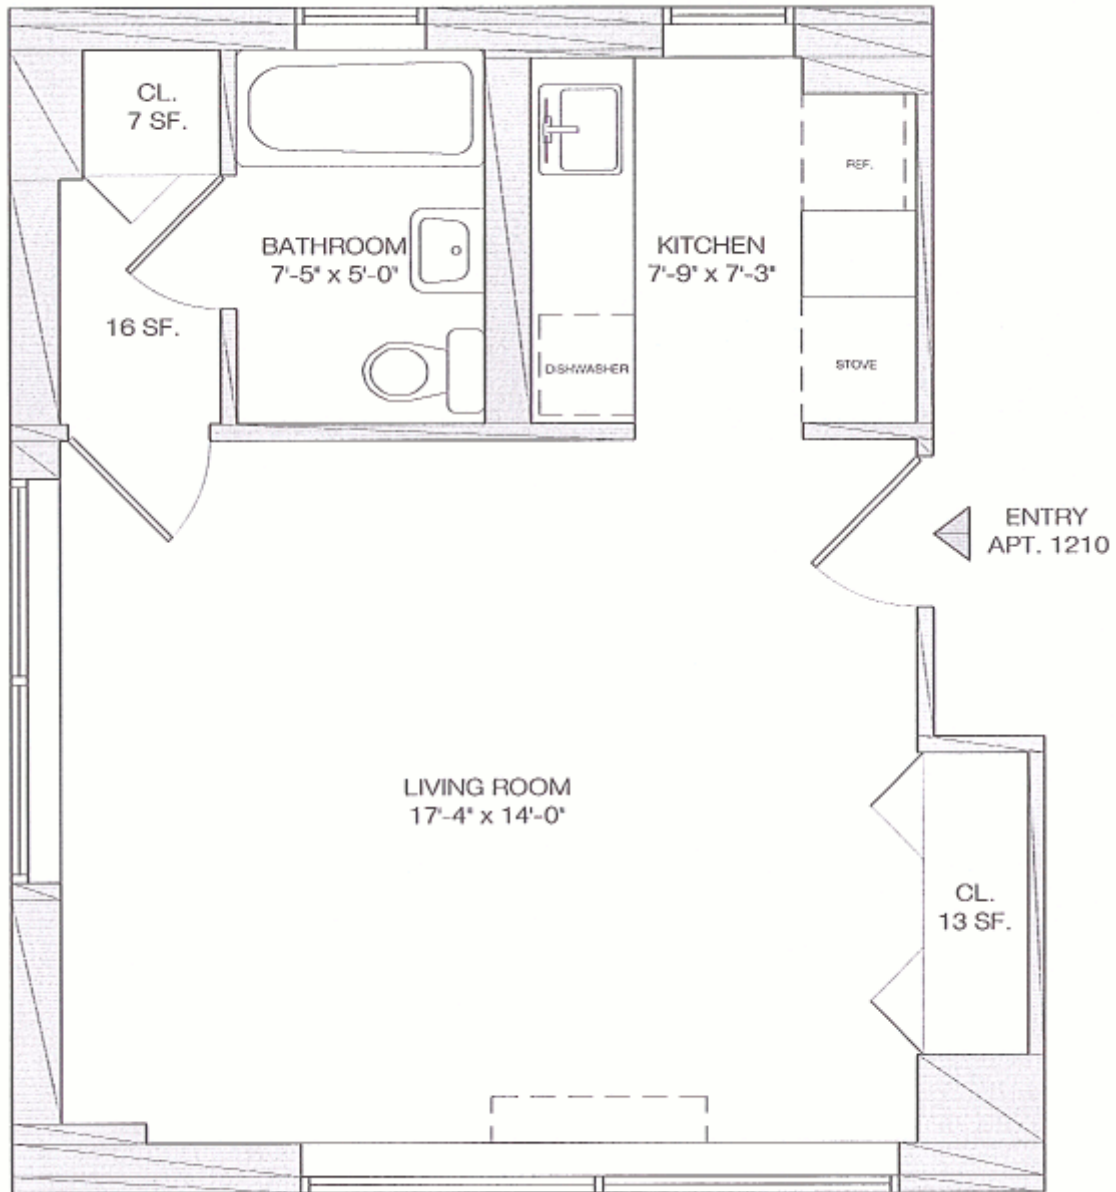

The photos in the gallery and the floor plans are examples; actual finish details may vary by apartment

Upper wooden cabinet with two doors and silver knobs.

Open wooden shelf holding several glass jars and bottles.

White electric range with four burners and an oven.

Wooden cutting board leaning against the wall.

Black knife block containing several knives.

White drop-in kitchen sink with a chrome faucet.

Black bottle of dish soap on the countertop.

Small green potted plant on the countertop.

Stack of books on the countertop, including one titled "Lewis".

White built-in dishwasher under the countertop.

Lower wooden cabinet with two doors and silver knobs.

Lower wooden cabinet with two doors and silver knobs.

White refrigerator with a top freezer and bottom refrigerator compartment.

Large, light-colored rug with a repeating geometric pattern.

Window with a dark green frame and white curtains.